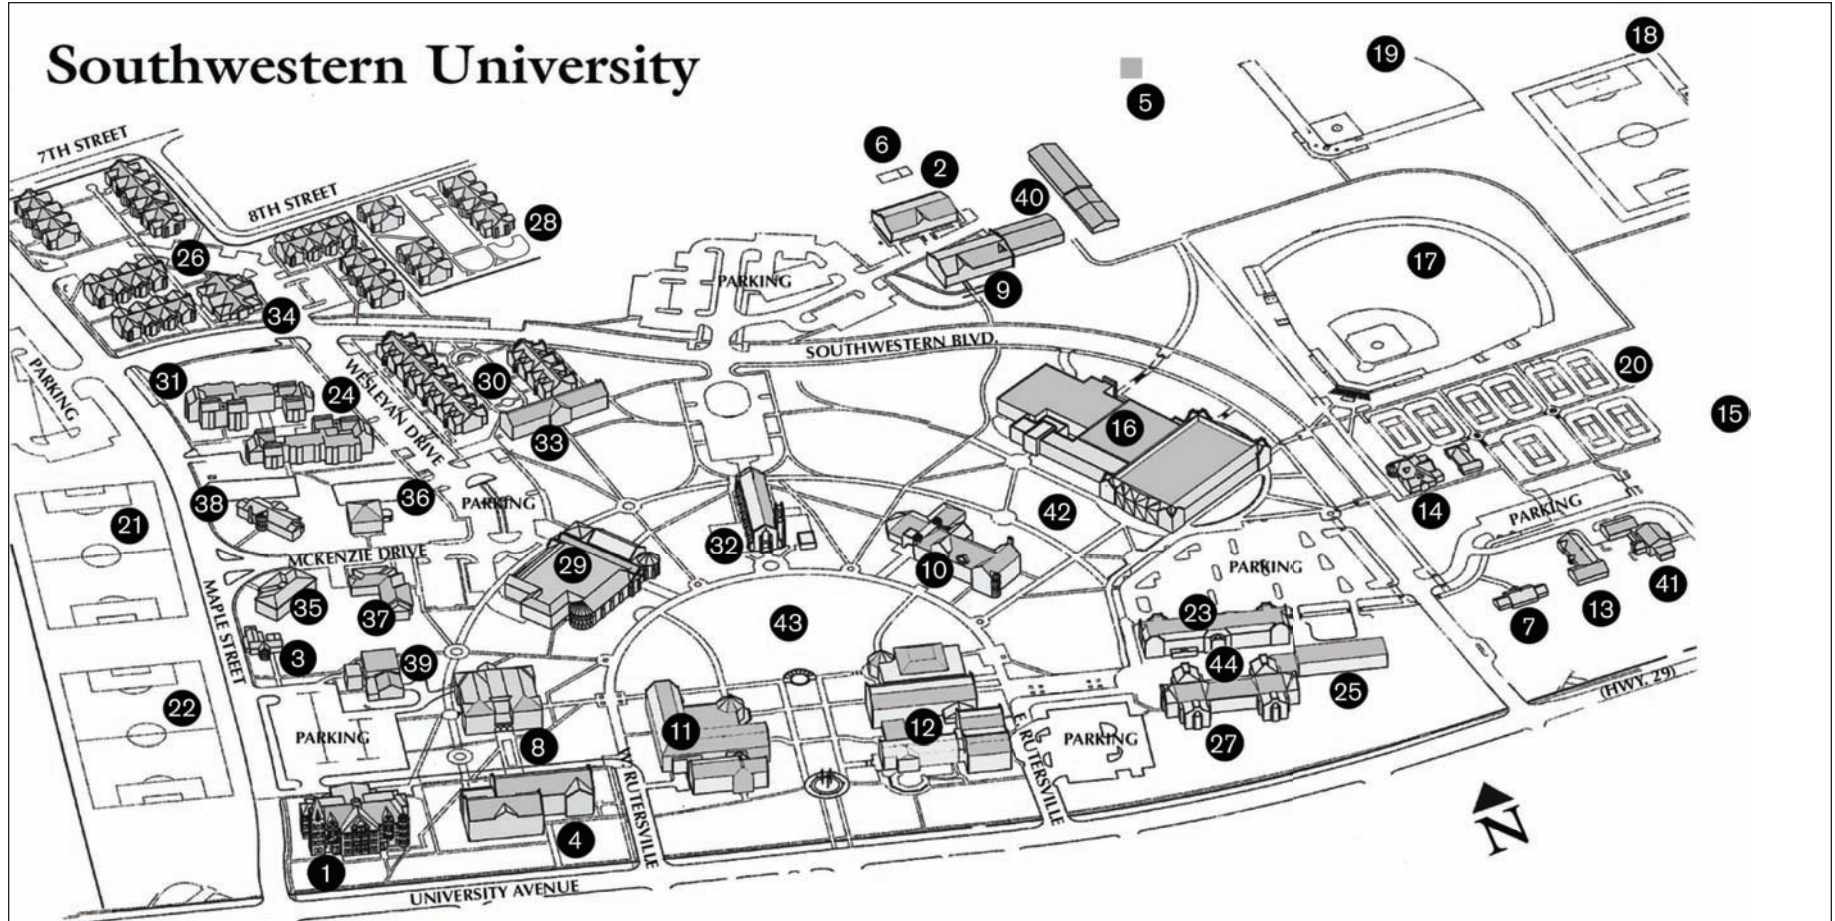

Southwestern University

Academics/Administration

1. Roy and Lillie Cullen Building
2. Rufus Franklin Edwards Studio Arts Building
3. Field House (Campus Police)
4. Fondren-Jones Science Hall
5. Fountainwood Observatory
6. Greenhouse
7. McCook-Crain Building
8. Mood-Bridwell Hall
9. Joe S. Mundy Hall
10. F.W. Olin Building
11. A. Frank Smith, Jr. Library Center
12. Alma Thomas Fine Arts Center
13. Kyle E. White Building

Athletics/Recreation

14. Julie Puett Howry Center
15. Kurth-Landrum Golf Course
16. Corbin J. Robertson Center
17. Rockwell Baseball Field

18. Soccer Fields

19. Taylor-Sanders Softball Field
20. Marvin D. Henderson, Sr. Tennis Courts
21. Robert K. Moses, Jr. Field
22. Snyder Athletic Field

Residence and Student Life

23. Brown-Cody Residence Hall
24. Herman Brown Residence Hall
25. Ernest L. Kurth Residence Hall
26. Grogan & Betty Lord Residence Hall
27. J.E. & L.E. Mabee Residence Hall
28. Dorothy Manning Lord Residential Center
29. Red & Charline McCombs Campus Center
30. Charline Hamblin McCombs Residential Hall
31. Moody-Shearn Residence Hall
32. Lois Perkins Chapel
33. Martin Ruter Residence Hall
34. Sharon Lord Caskey Community Center
(including Sorority Chapter Rooms)

Fraternities

35. Kappa Alpha House
36. Kappa Sigma House
37. Phi Delta Theta House
38. Pi Kappa Alpha House

Physical Plant

39. Central Chilling Station
40. Physical Plant Building & Warehouse

Other

41. Turner-Fleming House
42. J. N. R. Score Quadrangle
43. Roy H. Cullen Academic Mall
44. Laura Kuykendall Gardens